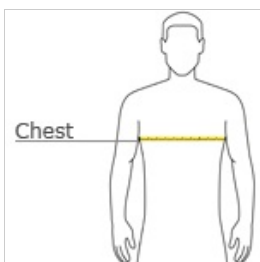

# Heavy Cotton™ 100% Cotton T-Shirt 5000

- 5.3-ounce, 100% cotton
- Seamless double-needle 7/8" collar
- Double-needle sleeves and hem
- Taped neck and shoulders
- Ash 99/1 cotton/poly
- Sport Grey, Antique Cherry Red, Antique Irish Green, Antique Jade Dome, Antique Orange, Antique Sapphire 90/10 cotton/poly
- Blackberry, Dark Heather, Heather Military Green, Heather Red, Heathered Sapphire, Lilac, Russet, Sunset, Tweed, Safety Green, Safety Orange 50/50 cotton/poly

front

back

## HOW TO MEASURE

**CHEST**  
With arms down at sides, measure around the upper body, under arms and over the fullest part of the chest.